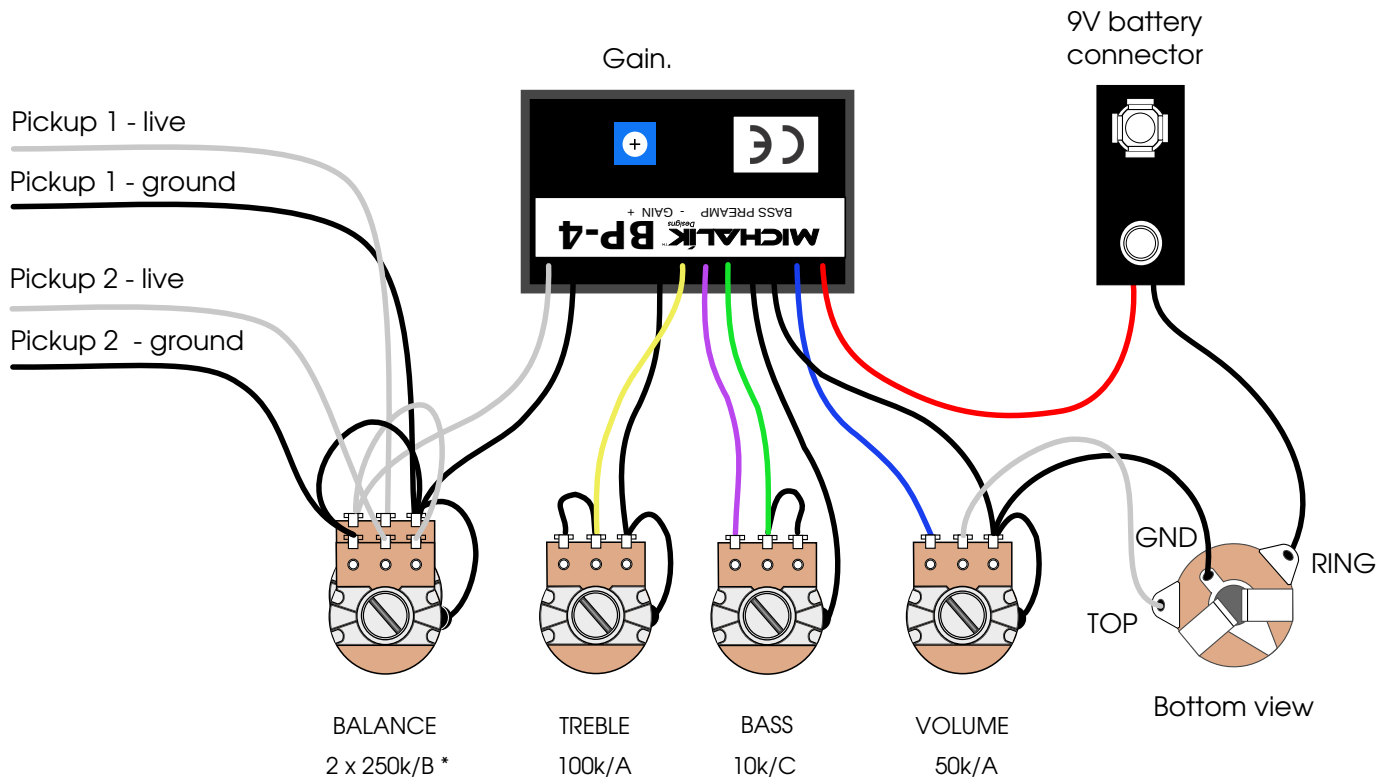

Two pickups - Balance + Volume version.

*) For passive pickups. For active pickups 2 x 25k/B is recommended.